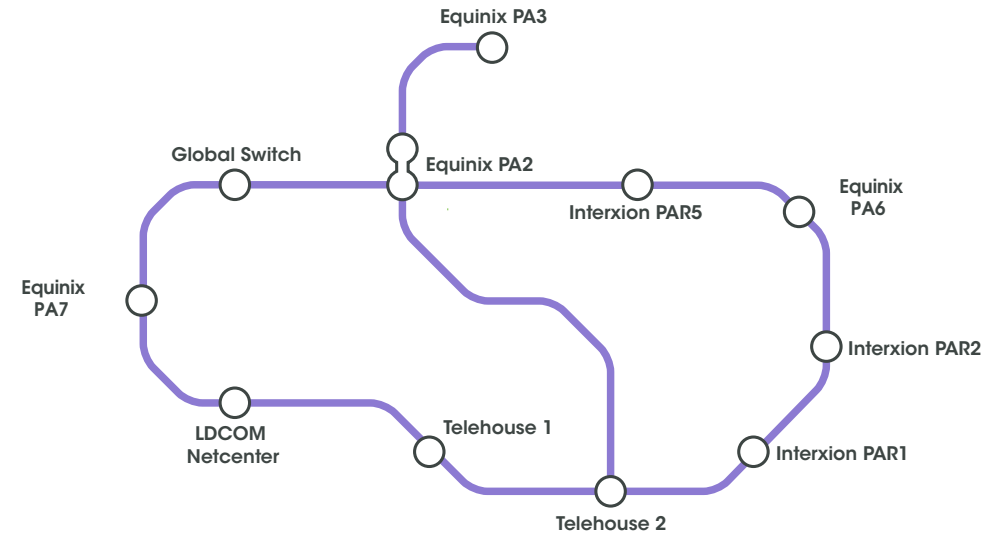

DWDM Connectivity

Secure, transparent waves

DWDM Connectivity

Secure, transparent waves

Fully dedicated, scalable bandwidth

IX Reach's DWDM service is the ideal scalable solution for companies with growing bandwidth requirements.

Waves are fully transparent, uncontended and secure.

Features and benefits

- > 10G LAN or WAN PHY; OC192; STM64; G.709
- > STM1/OC3; STM4/OC12; STM16/OC48
- > 1/2/4/8/10G Fibre Channel
- > Protected and unprotected
- > Diverse and low latency routes available
- > Ability to specify routing to ensure diversity from existing carriers or capacity
- > Secure, dedicated bandwidth
- > Single or multiple waves with ability to specify protocols
- > Full SLA assurance
- > 24/7 NOC for monitoring and support

Amsterdam

Paris

Frankfurt

New York Area

San Francisco Area

Los Angeles Area

London

Manchester