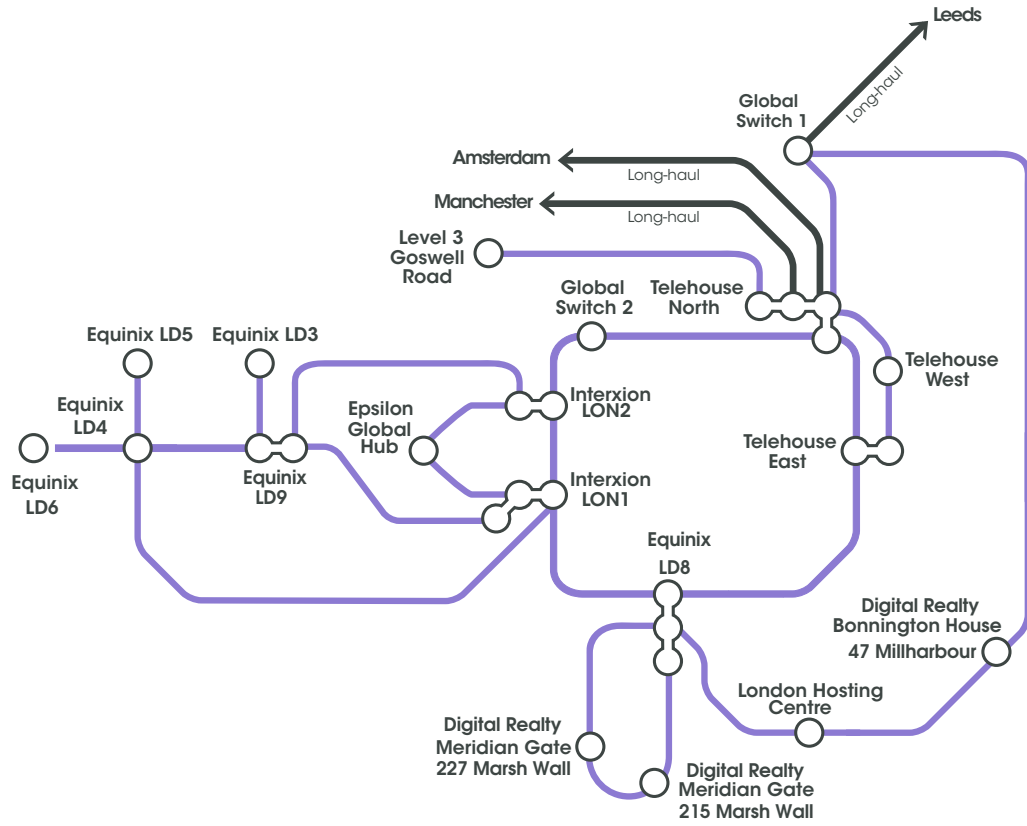

Waves are fully transparent, uncontended and secure.

Features and benefits

- > 10G LAN or WAN PHY; OC192; STM64; G.709
- > STM1/OC3; STM4/OC12; STM16/OC48
- > 1/2/4/8/10G Fibre Channel
- > Protected and unprotected
- > Diverse and low latency routes available
- > Ability to specify routing to ensure diversity from existing carriers or capacity
- > Secure, dedicated bandwidth
- > Single or multiple waves with ability to specify protocols
- > Full SLA assurance
- > 24/7 NOC for monitoring and support

Amsterdam

Paris

Frankfurt

New York Area

San Francisco Area

Los Angeles Area

London

Manchester

For a full list of our locations, please refer to our network map.

Ashburn

Montreal

IX Reach

Southgate 2, 321 Wilmslow Rd,
Heald Green, Cheadle,
Cheshire, SK8 3PW,
United Kingdom

T +44 (0)845 013 0845

E enquiries@ixreach.com