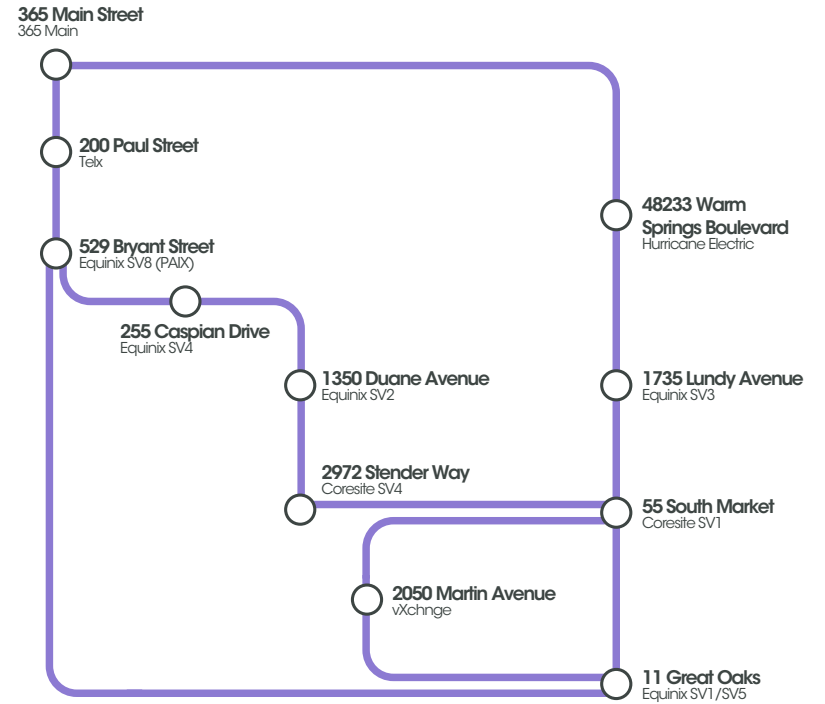

Amsterdam

Paris

Frankfurt

New York Area

San Francisco Area

Los Angeles Area

London

Manchester

For a full list of our locations, please refer to our network map.

Ashburn

Montreal

IX Reach

Southgate 2, 321 Wilmslow Rd,
Heald Green, Cheadle,
Cheshire, SK8 3PW,
United Kingdom

T +44 (0)845 013 0845

E enquiries@ixreach.com