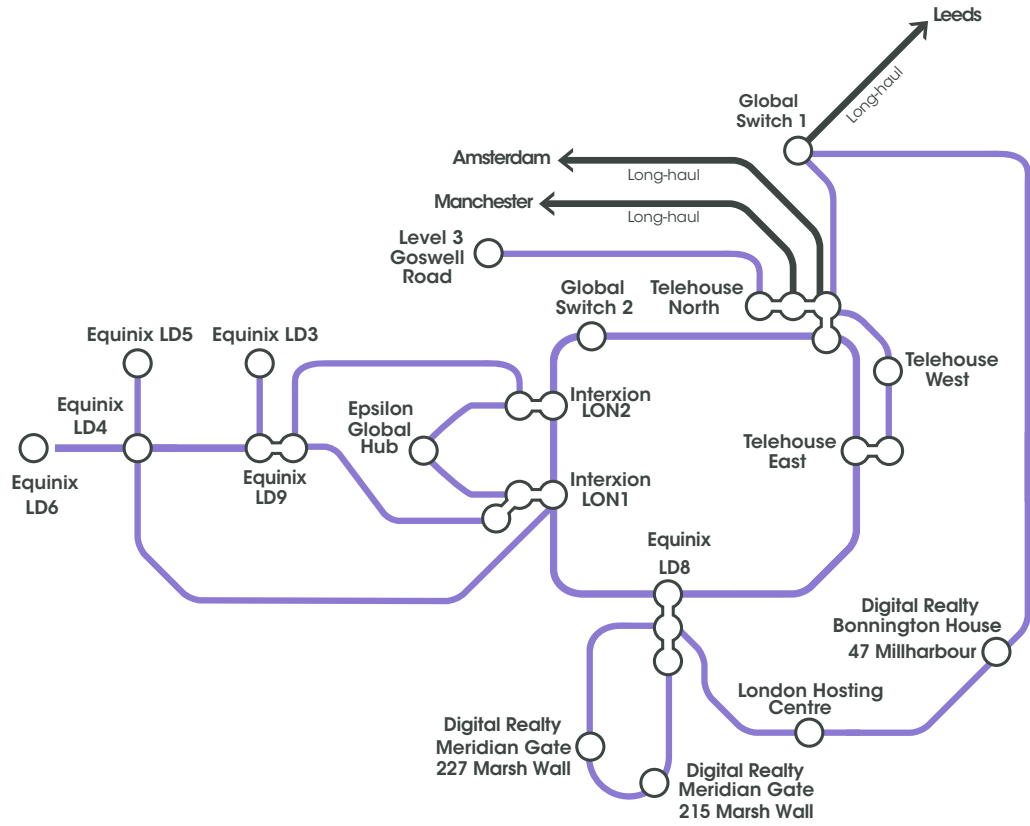

Amsterdam

Paris

Frankfurt

New York Area

San Francisco Area

Los Angeles Area

London

Manchester

For a full list of our locations, please refer to our network map.

Ashburn

Montreal

IX Reach

Southgate 2, 321 Wilmslow Rd,
Heald Green, Cheadle,
Cheshire, SK8 3PW,
United Kingdom

T +44 (0)845 013 0845

E enquiries@ixreach.com