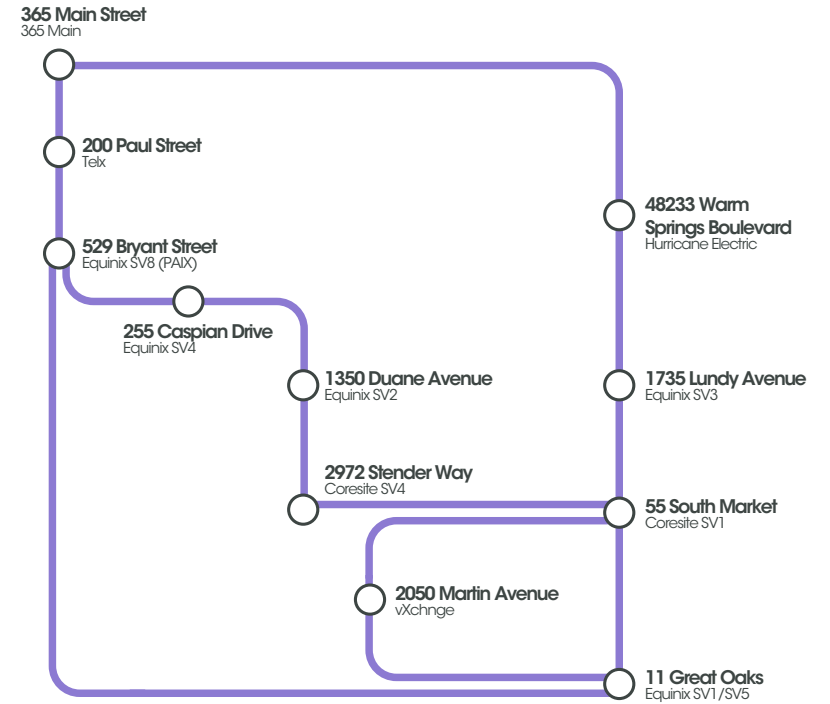

Amsterdam

Paris

Frankfurt

New York Area

San Francisco Area

Los Angeles Area

London

Manchester

For a full list of our locations, please refer to our network map.

Ashburn

Montreal

IX Reach

Southgate 2, 321 Wilmslow Rd,
Heald Green, Cheadle,
Cheshire, SK8 3PW,
United Kingdom

T +44 (0)845 013 0845

E enquiries@ixreach.com