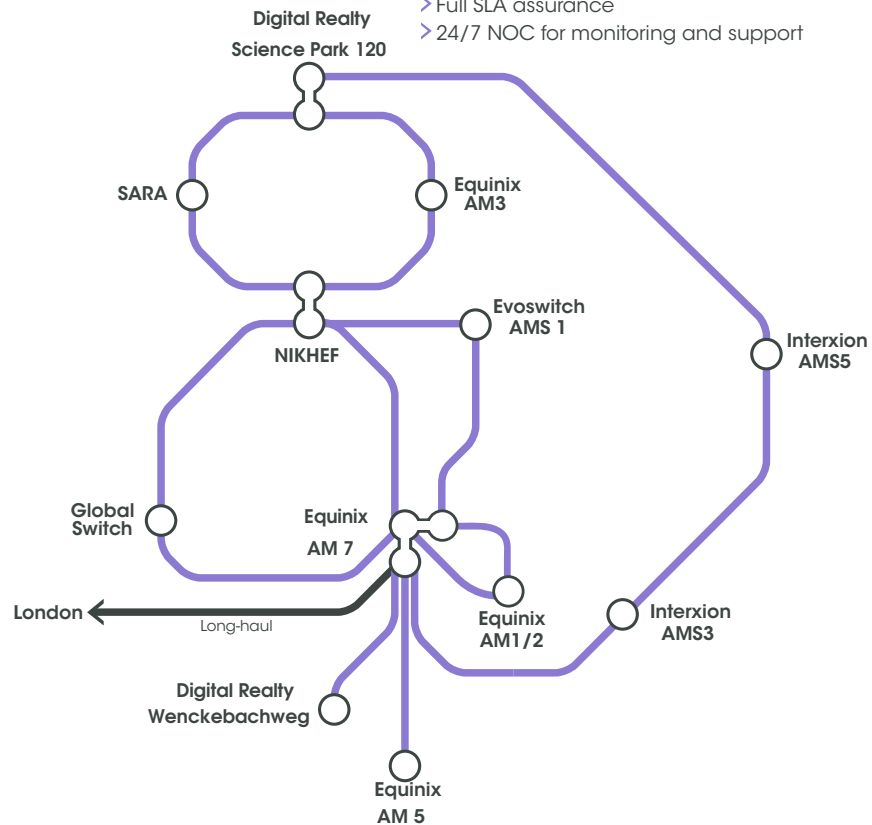

DWDM Connectivity

Secure, transparent waves

DWDM Connectivity

Secure, transparent waves

Fully dedicated, scalable bandwidth

IX Reach's DWDM service is the ideal scalable solution for companies with growing bandwidth requirements.

Waves are fully transparent, uncontended and secure.

Features and benefits

- > 10G LAN or WAN PHY; OC192; STM64; G.709
- > STM1/OC3; STM4/OC12; STM16/OC48
- > 1/2/4/8/10G Fibre Channel
- > Protected and unprotected
- > Diverse and low latency routes available
- > Ability to specify routing to ensure diversity from existing carriers or capacity
- > Secure, dedicated bandwidth
- > Single or multiple waves with ability to specify protocols
- > Full SLA assurance
- > 24/7 NOC for monitoring and support

Amsterdam

Paris

Frankfurt

New York Area

San Francisco Area

Los Angeles Area

London

Manchester