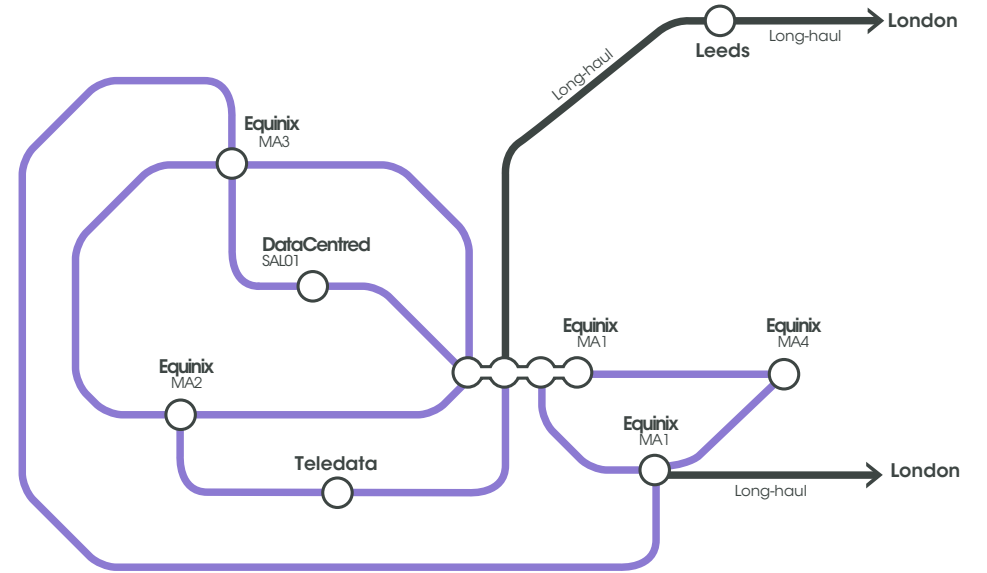

Waves are fully transparent, uncontended and secure.

Features and benefits

- > 10G LAN or WAN PHY; OC192; STM64; G.709
- > STM1/OC3; STM4/OC12; STM16/OC48
- > 1/2/4/8/10G Fibre Channel
- > Protected and unprotected
- > Diverse and low latency routes available
- > Ability to specify routing to ensure diversity from existing carriers or capacity
- > Secure, dedicated bandwidth
- > Single or multiple waves with ability to specify protocols
- > Full SLA assurance
- > 24/7 NOC for monitoring and support

Amsterdam

Paris

Frankfurt

New York Area

San Francisco Area

Los Angeles Area

London

Manchester

For a full list of our locations, please refer to our network map.

Ashburn

Montreal

IX Reach

Southgate 2, 321 Wilmslow Rd,
Heald Green, Cheadle,
Cheshire, SK8 3PW,
United Kingdom

T +44 (0)845 013 0845

E enquiries@ixreach.com