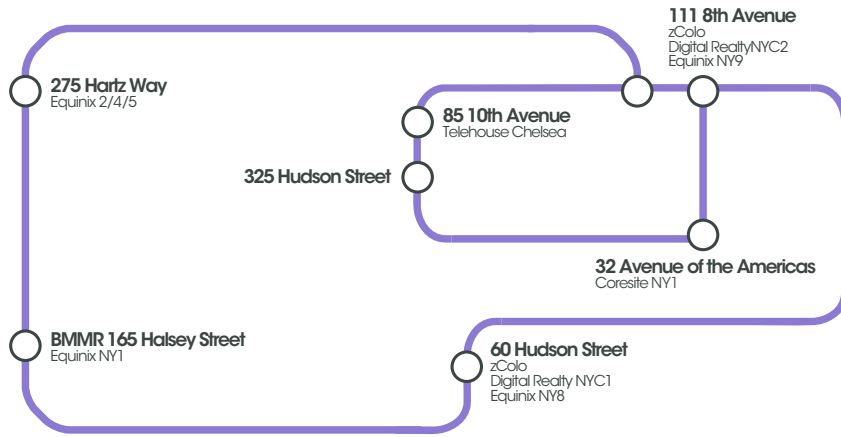

Amsterdam

Paris

Frankfurt

New York Area

San Francisco Area

Los Angeles Area

London

Manchester

For a full list of our locations, please refer to our network map.

Ashburn

Montreal

IX Reach

Southgate 2, 321 Wilmslow Rd,
Heald Green, Cheadle,
Cheshire, SK8 3PW,
United Kingdom

T +44 (0)845 013 0845

E enquiries@ixreach.com