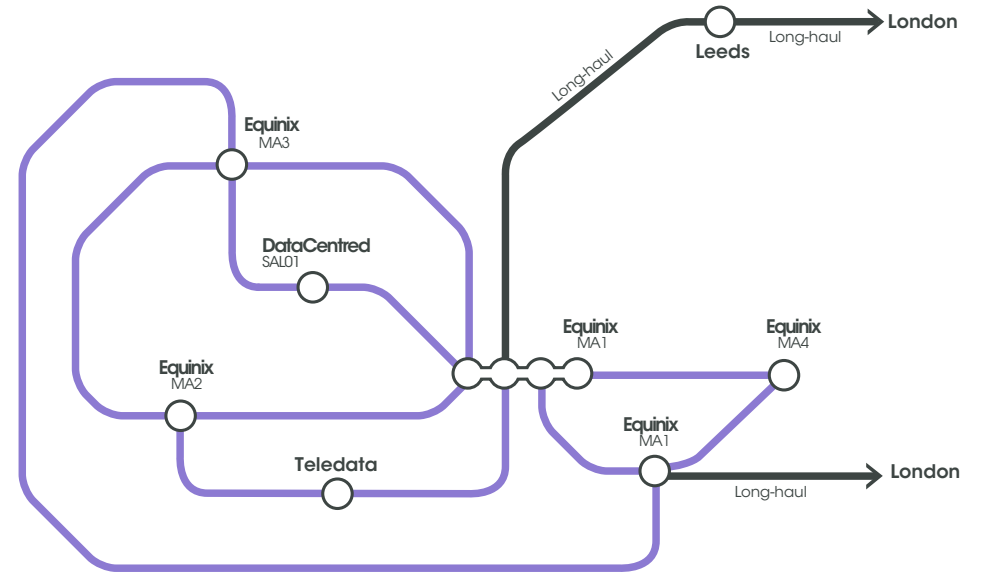

Waves are fully transparent, uncontended and secure.

Features and benefits

- > 10G LAN or WAN PHY; OC192; STM64; G.709
- > STM1/OC3; STM4/OC12; STM16/OC48
- > 1/2/4/8/10G Fibre Channel
- > Protected and unprotected
- > Diverse and low latency routes available
- > Ability to specify routing to ensure diversity from existing carriers or capacity
- > Secure, dedicated bandwidth
- > Single or multiple waves with ability to specify protocols
- > Full SLA assurance
- > 24/7 NOC for monitoring and support

Amsterdam

Paris

Frankfurt

New York Area

San Francisco Area

Los Angeles Area

London

Manchester

For a full list of our locations, please refer to our network map.

Ashburn

Montreal

IX Reach

Southgate 2, 321 Wilmslow Rd,
Heald Green, Cheadle,
Cheshire, SK8 3PW,
United Kingdom

T +44 (0)845 013 0845

E enquiries@ixreach.com