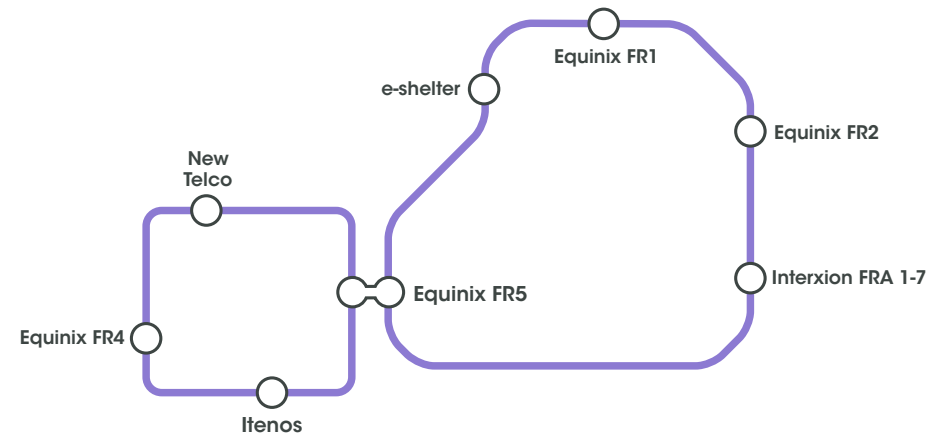

DWDM Connectivity

Secure, transparent waves

DWDM Connectivity

Secure, transparent waves

Fully dedicated, scalable bandwidth

IX Reach's DWDM service is the ideal scalable solution for companies with growing bandwidth requirements.

Waves are fully transparent, uncontended and secure.

Features and benefits

- > 10G LAN or WAN PHY; OC192; STM64; G.709
- > STM1/OC3; STM4/OC12; STM16/OC48
- > 1/2/4/8/10G Fibre Channel
- > Protected and unprotected
- > Diverse and low latency routes available
- > Ability to specify routing to ensure diversity from existing carriers or capacity
- > Secure, dedicated bandwidth
- > Single or multiple waves with ability to specify protocols
- > Full SLA assurance
- > 24/7 NOC for monitoring and support

Amsterdam

Paris

Frankfurt

New York Area

San Francisco Area

Los Angeles Area

London

Manchester