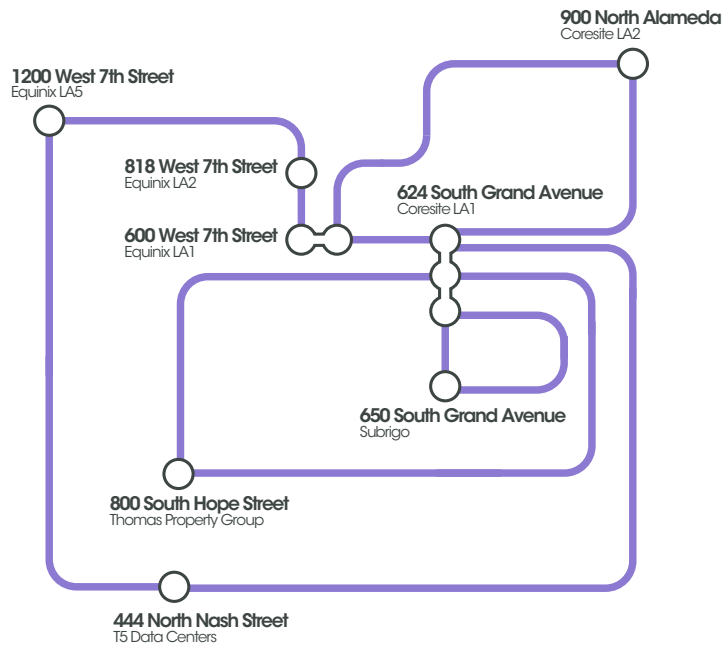

Amsterdam

Paris

Frankfurt

New York Area

San Francisco Area

Los Angeles Area

London

Manchester

For a full list of our locations, please refer to our network map.

Ashburn

Montreal

IX Reach

Southgate 2, 321 Wilmslow Rd,
Heald Green, Cheadle,
Cheshire, SK8 3PW,
United Kingdom

T +44 (0)845 013 0845

E enquiries@ixreach.com