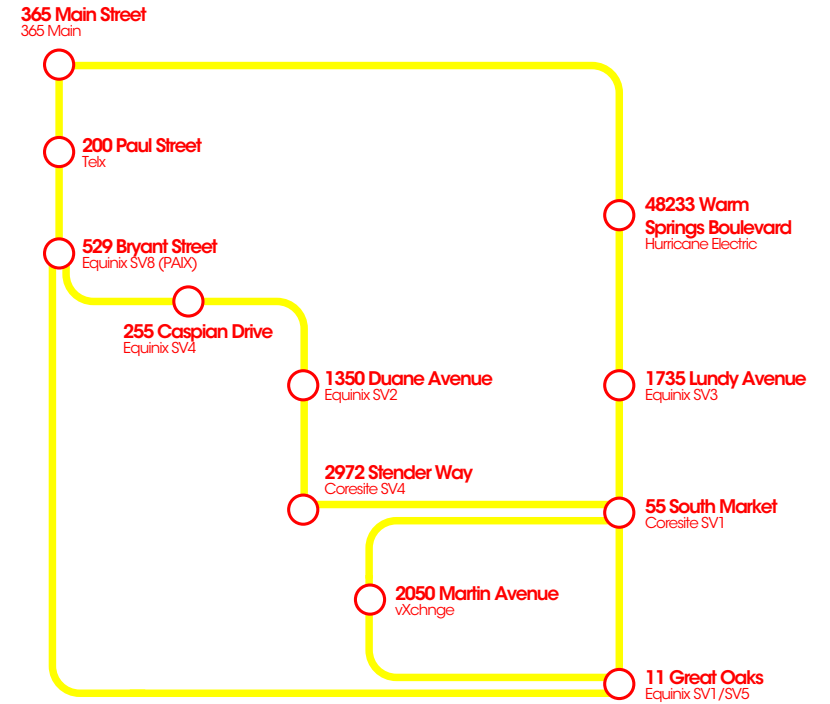

Amsterdam

Paris

Frankfurt

New York Area

San Francisco Area

Los Angeles Area

London

Manchester

For a full list of our locations, please refer to our network map.

IX Reach

Southgate 2, 321 Wilmslow Rd,
Heald Green, Cheadle,
Cheshire, SK8 3PW,
United Kingdom

T +44 (0)845 013 0845

E enquiries@ixreach.com