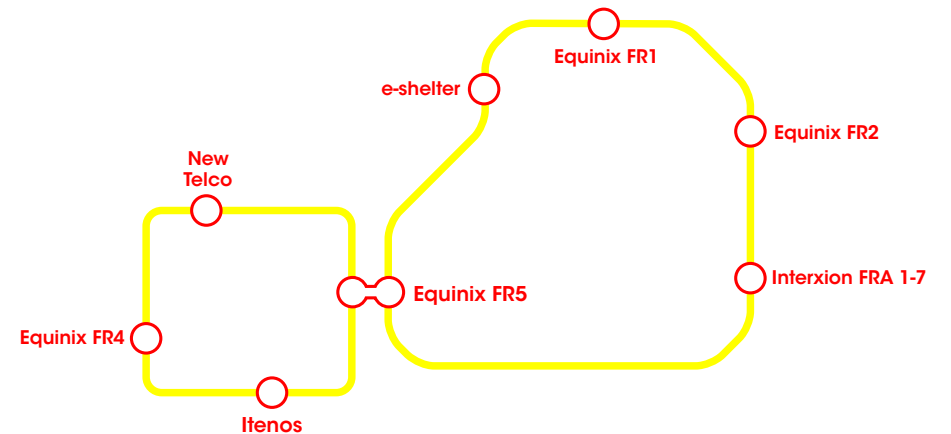

DWDM Connectivity

Secure, transparent waves

DWDM Connectivity

Secure, transparent waves

Fully dedicated, scalable bandwidth

IX Reach's DWDM service is the ideal scalable solution for companies with growing bandwidth requirements.

Waves are fully transparent, uncontended and secure.

Features and benefits

- > 10G LAN or WAN PHY; OC192; STM64; G.709
- > STM1 /OC3; STM4/OC12; STM16/OC48
- > 1/2/4/8/10G Fibre Channel

- > Protected and unprotected
- > Diverse and low latency routes available
- > Ability to specify routing to ensure diversity from existing carriers or capacity
- > Secure, dedicated bandwidth
- > Single or multiple waves with ability to specify protocols
- > Full SLA assurance
- > 24/7 NOC for monitoring and support

Amsterdam

Paris

Frankfurt

New York Area

San Francisco Area

Los Angeles Area

London

Manchester