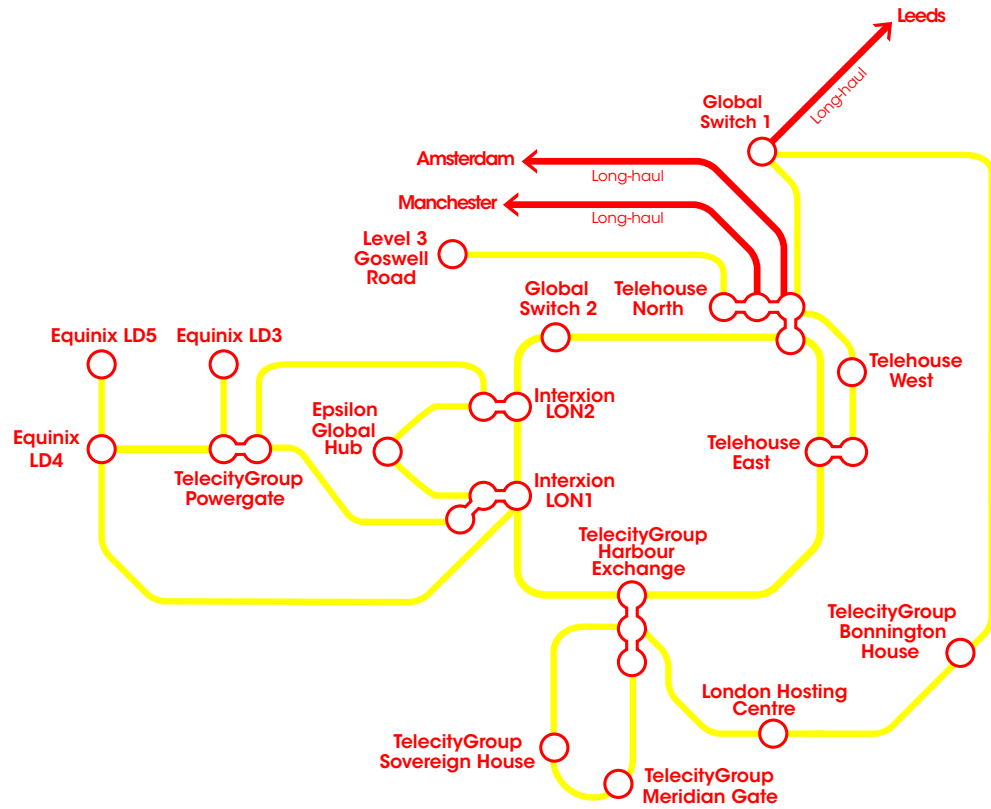

DWDM Connectivity

Secure, transparent waves

DWDM Connectivity

Secure, transparent waves

Fully dedicated, scalable bandwidth

IX Reach's DWDM service is the ideal scalable solution for companies with growing bandwidth requirements.

Waves are fully transparent, uncontended and secure.

Features and benefits

- > 10G LAN or WAN PHY; OC192; STM64; G.709
- > STM1 /OC3; STM4/OC12; STM16/OC48
- > 1/2/4/8/10G Fibre Channel

- > Protected and unprotected
- > Diverse and low latency routes available
- > Ability to specify routing to ensure diversity from existing carriers or capacity
- > Secure, dedicated bandwidth
- > Single or multiple waves with ability to specify protocols
- > Full SLA assurance
- > 24/7 NOC for monitoring and support

Amsterdam

Paris

Frankfurt

New York Area

San Francisco Area

Los Angeles Area

London

Manchester

For a full list of our locations, please refer to our network map.

IX Reach

Southgate 2, 321 Wilmslow Rd,
Heald Green, Cheadle,
Cheshire, SK8 3PW,
United Kingdom

T +44 (0)845 013 0845

E enquiries@ixreach.com