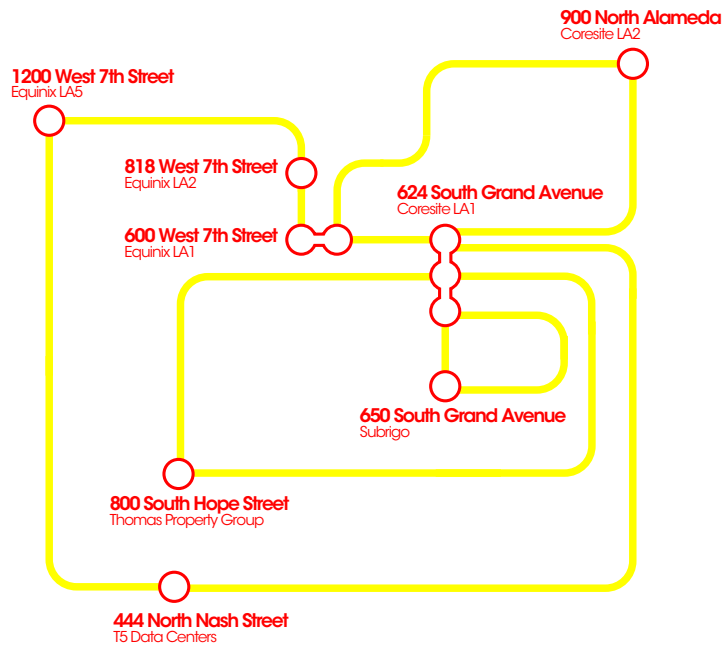

Amsterdam

Paris

Frankfurt

New York Area

San Francisco Area

Los Angeles Area

London

Manchester

For a full list of our locations, please refer to our network map.

IX Reach

Southgate 2, 321 Wilmslow Rd,
Heald Green, Cheadle,
Cheshire, SK8 3PW,
United Kingdom

T +44 (0)845 013 0845

E enquiries@ixreach.com