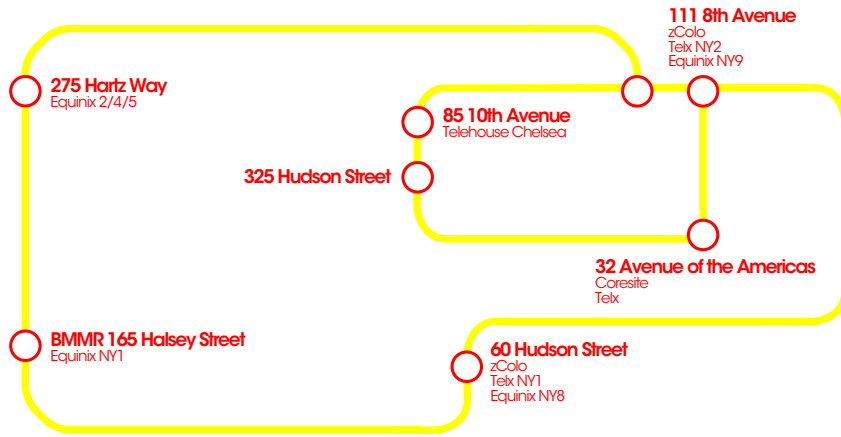

Amsterdam

Paris

Frankfurt

New York Area

San Francisco Area

Los Angeles Area

London

Manchester

For a full list of our locations, please refer to our network map.

IX Reach

Southgate 2, 321 Wilmslow Rd,
Heald Green, Cheadle,
Cheshire, SK8 3PW,
United Kingdom

T +44 (0)845 013 0845

E enquiries@ixreach.com