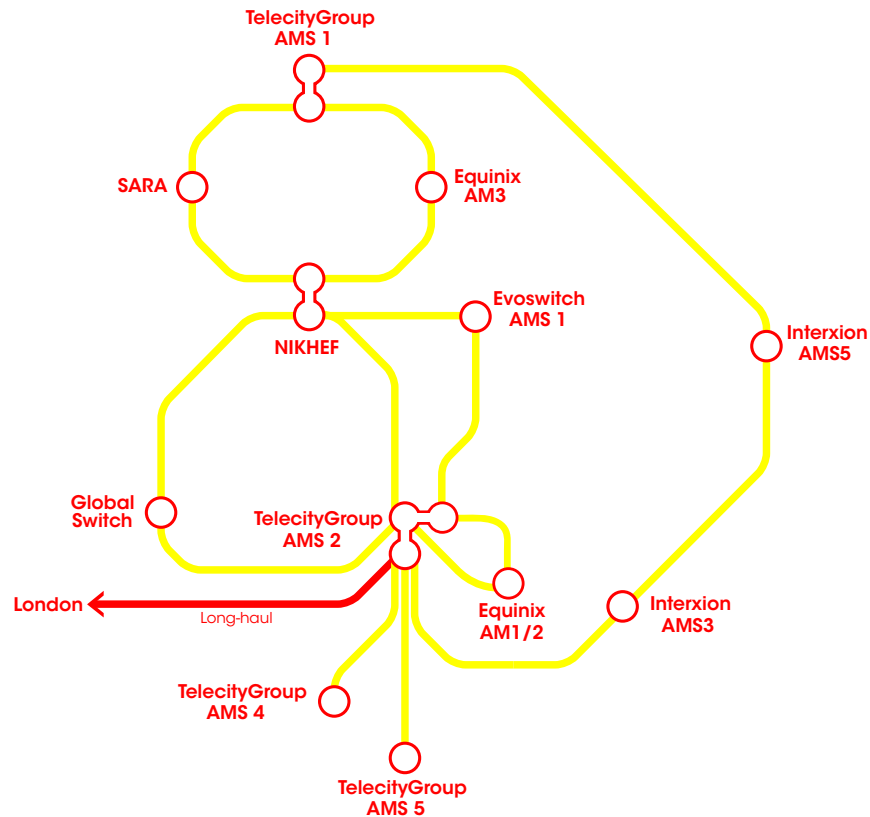

DWDM Connectivity

Secure, transparent waves

DWDM Connectivity

Secure, transparent waves

Fully dedicated, scalable bandwidth

IX Reach's DWDM service is the ideal scalable solution for companies with growing bandwidth requirements.

Waves are fully transparent, uncontended and secure.

Features and benefits

- > 10G LAN or WAN PHY; OC192; STM64; G.709
- > STM1 /OC3; STM4/OC12; STM16/OC48
- > 1/2/4/8/10G Fibre Channel

- > Protected and unprotected
- > Diverse and low latency routes available
- > Ability to specify routing to ensure diversity from existing carriers or capacity
- > Secure, dedicated bandwidth
- > Single or multiple waves with ability to specify protocols
- > Full SLA assurance
- > 24/7 NOC for monitoring and support

Amsterdam

Paris

Frankfurt

New York Area

San Francisco Area

Los Angeles Area

London

Manchester