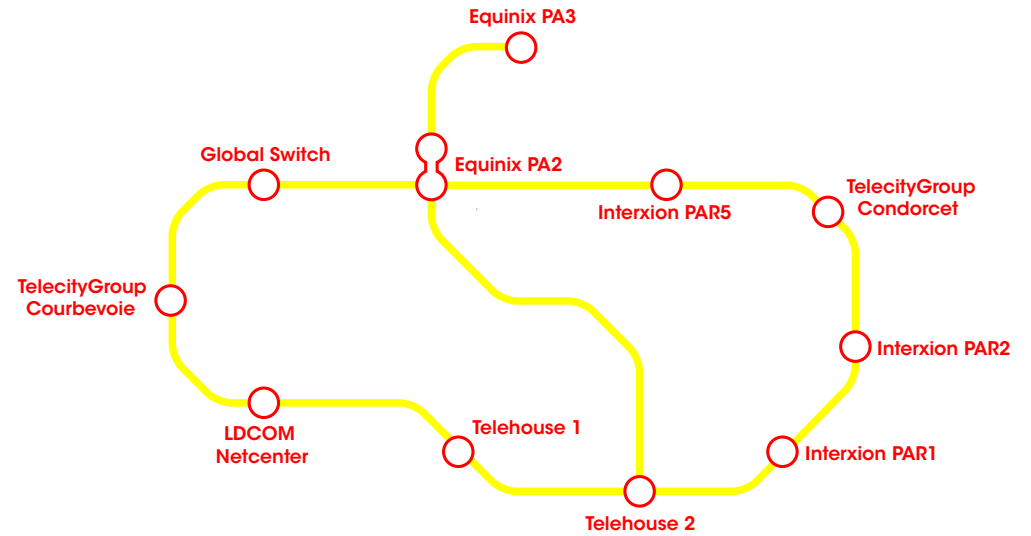

DWDM Connectivity

Secure, transparent waves

DWDM Connectivity

Secure, transparent waves

Fully dedicated, scalable bandwidth

IX Reach's DWDM service is the ideal scalable solution for companies with growing bandwidth requirements.

Waves are fully transparent, uncontended and secure.

Features and benefits

- > 10G LAN or WAN PHY; OC192; STM64; G.709
- > STM1 /OC3; STM4/OC12; STM16/OC48
- > 1/2/4/8/10G Fibre Channel

- > Protected and unprotected
- > Diverse and low latency routes available
- > Ability to specify routing to ensure diversity from existing carriers or capacity
- > Secure, dedicated bandwidth
- > Single or multiple waves with ability to specify protocols
- > Full SLA assurance
- > 24/7 NOC for monitoring and support

Amsterdam

Paris

Frankfurt

New York Area

San Francisco Area

Los Angeles Area

London

Manchester